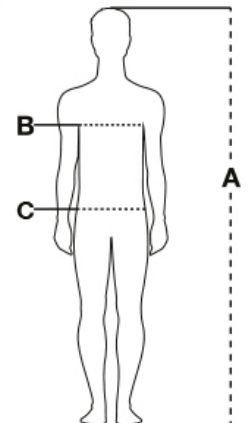

ITEM'S DESCRIPTION:

High visibility two tone jacket with 3M bands with hood, full zip, adjustable cuffs with wristbands, two side pockets with zip, one breast pocket with foldaway badge holder, one pocket on sleeve, drawstring waist, inside pocket.

CARE LABEL:

MAX 25X

FABRIC/YARN: SOFT-SHELL

100% POLYESTER
GR/MQ

AVAILABLE SIZES: S-M-L-XL-XXL-3XL-4XL-5XL

MADE IN: MADE IN CHINA

HS CODE: 62019300

CERTIFICATIONS:

Sizes (+/- 5%)	(A)	(B)	(C)
XXS	158/164	76/80	68/72
XS	166/172	82/86	74/79
S	168/174	86/92	80/86
M	172/178	94/100	88/94
L	174/180	102/108	96/102
XL	176/182	110/116	104/110
XXL	178/184	118/124	112/118
3XL	180/186	126/132	120/126
4XL	184/188	134/140	128/134
5XL	186/190	142/148	136/142